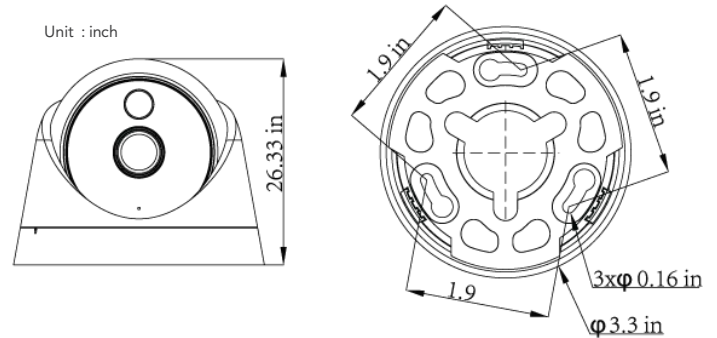

**AVC-TLE51F28**  
**5MP EVO SERIES INDOOR FIXED TURRET CAMERA**

**5MP EVO SERIES INDOOR FIXED TURRET CAMERA**

5MP EVO SERIES INDOOR FIXED TURRET CAMERA

**FUNCTIONS**

- 5MP ( 2592 x 1944 ) @ 20fps
- Max. Resolution: 2592 x 1944
- Min. Illumination:  
 Color : 0.03 lux@F2.0, AGC ON;  
 B/W : 0 lux with IR
- Lens: Fixed 2.8mm
- Infrared Distance: 65ft (20m)
- DC12V±10%, 500mA
- NDA A Compliant

**DIMENSIONS**

**SPECIFICATIONS**

CAMERA	
Image Sensor	1/3" CMOS Sensor
Image Resolution	5M: 2592 x 1944, 4M: 2560 x 1440, 2M: 1920 x 1080
TV System	PAL/NTSC
Electronic Shutter	Auto
Minimun Illumination	Color : 0.03 lux@F2.0, AGC ON; B/W : 0 lux with IR
Scanning System	Progressive Scan
LENS	
Focus Length	2.8mm
Focus Control	Fixed
Lens Type	Fixed
NIGHT VISION	
IR Cut Filter	YES
Infrared LED	42μ x 1PCS
Infrared Distance	20M
IR Status	AGC auto control
CAMERA FEATURES	
Starlight	N/A
Day/Night	YES/NO
OSD Menu	YES
WDR	DWDR
UTC	YES
Noise Reduction	DNR
Coaxial Audio	N/A
White Balance	AUTO / MANUAL
Gain Control	AUTO
GENERAL	
Housing	Plastic
Bracket	NO
Operation Temperature	14°F ~ 140°F (-10°C ~ +60°C RH95% Max)
Storage Temperature	-4 °F ~ 140°F (-20°C ~ +60°C RH95% Max)
Power Source	DC12V±10%, 500mA
Dimension	φ83.9* 68.8mm
Weight	156.2g